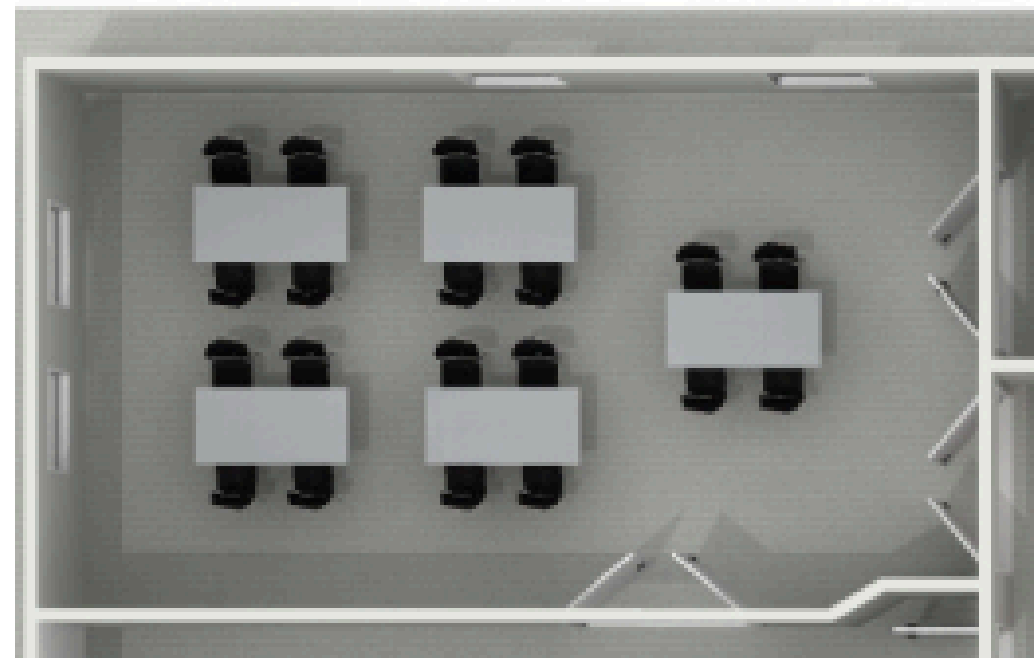

Parking

Overview

Circulation Desk

- **Friendly staff to greet, direct, and help you.**
- **Lower desk in middle for accessibility**

Meeting Room

Size in trailer: 268 sq ft

Size in new building: 516 sq ft

- **More space = more attendees**
- **More types of programs**
- **Public use for study/work**
- **Modern A/V**

Business Center & Quiet Room

- More public computers
- New! Quiet Room
 - quiet study & small group

YA Room

New!
Place for Teens

Adult Stacks

- Various seating & tables
- Increased shelving
- Storage - lower level
- Goal: Increase catalog diversity