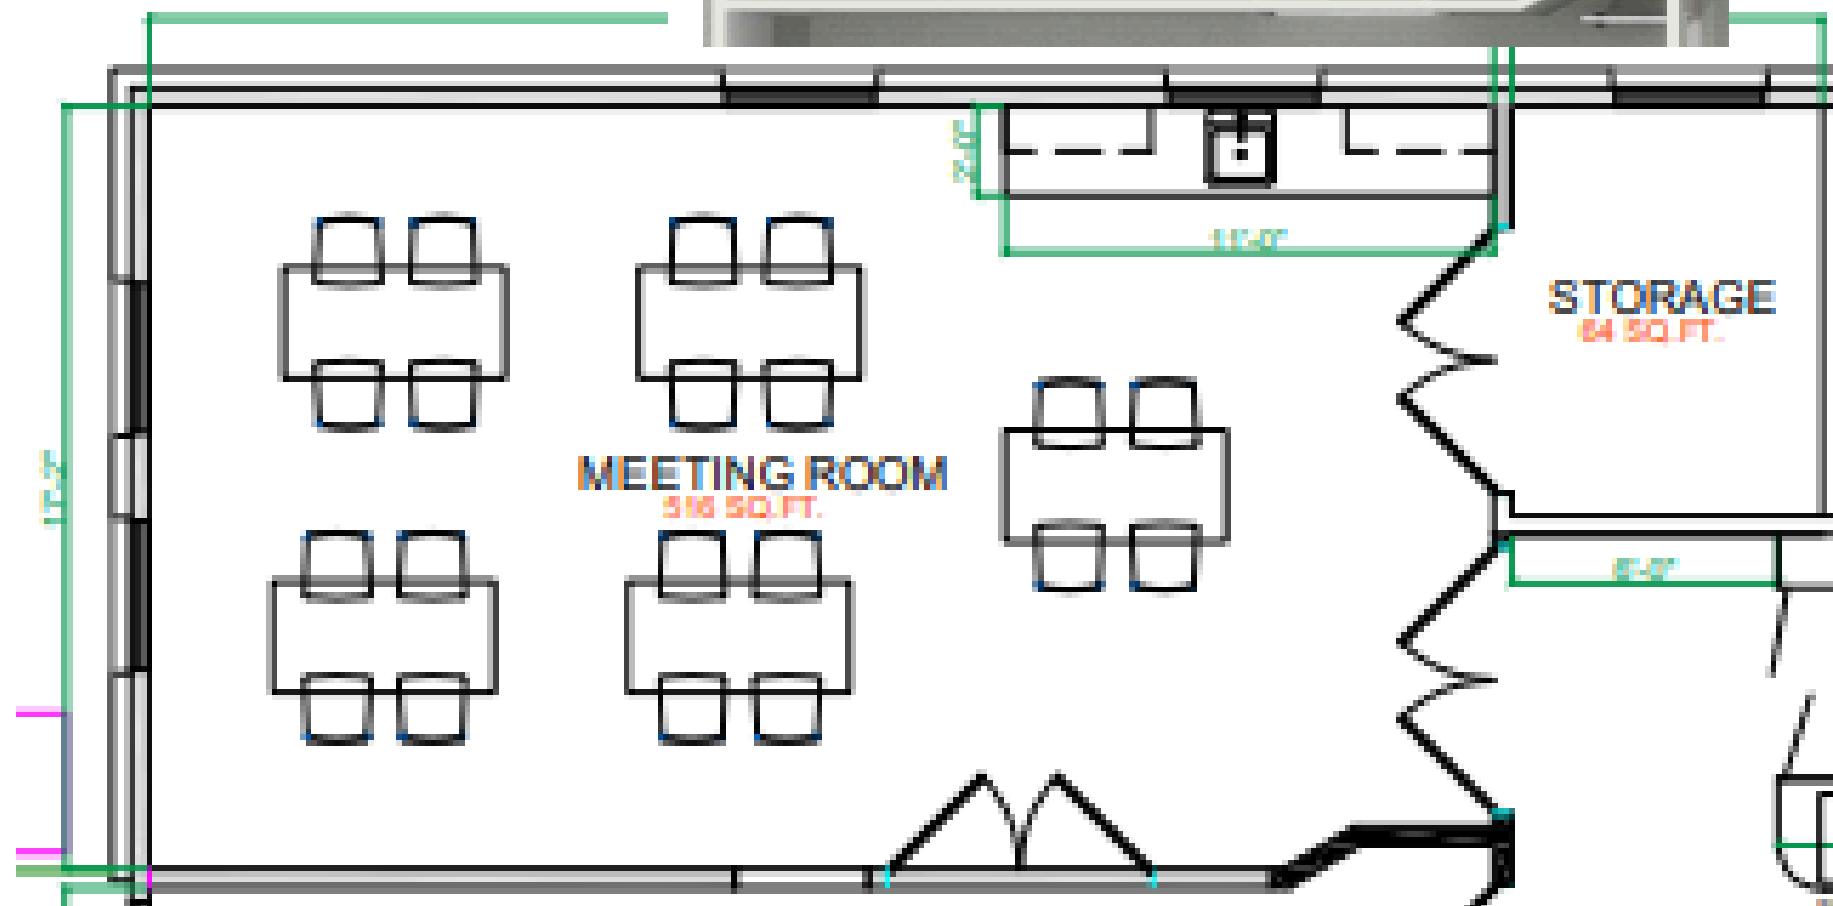

Parking

Overview

Circulation Desk

- **Friendly staff to greet, direct, and help you.**
- **Lower desk in middle for accessibility**

Meeting Room

Size in trailer: 268 sq ft

Size in new building: 516 sq ft

- **More space = more attendees**
- **More types of programs**
- **Public use for study/work**
- **Modern A/V**

Business Center & Quiet Room

- More public computers
- New! Quiet Room
 - quiet study & small group

YA Room

New!
Place for Teens

Adult Stacks

- Various seating & tables
- Increased shelving
- Storage - lower level
- Goal: Increase catalog diversity